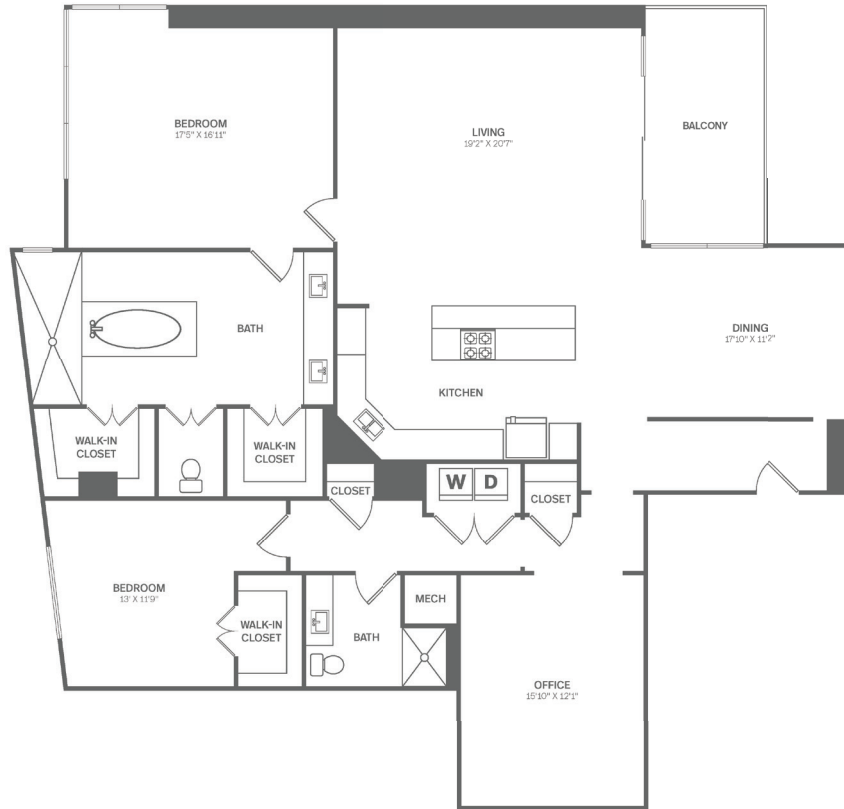

# M

2 BED / 2 BATH

# 2,276 - 2,401

SQ. FT.

1900 | MCKINNEY

1900 McKinney | Dallas, TX 75201

[www.1900mckinney.com](http://www.1900mckinney.com)

*\*Floor plans are artist's rendering. All dimensions are approximate. Actual product and specifications may vary in dimension or detail. Not all features are available in every apartment. Prices and availability are subject to change. Please see a representative for details.*