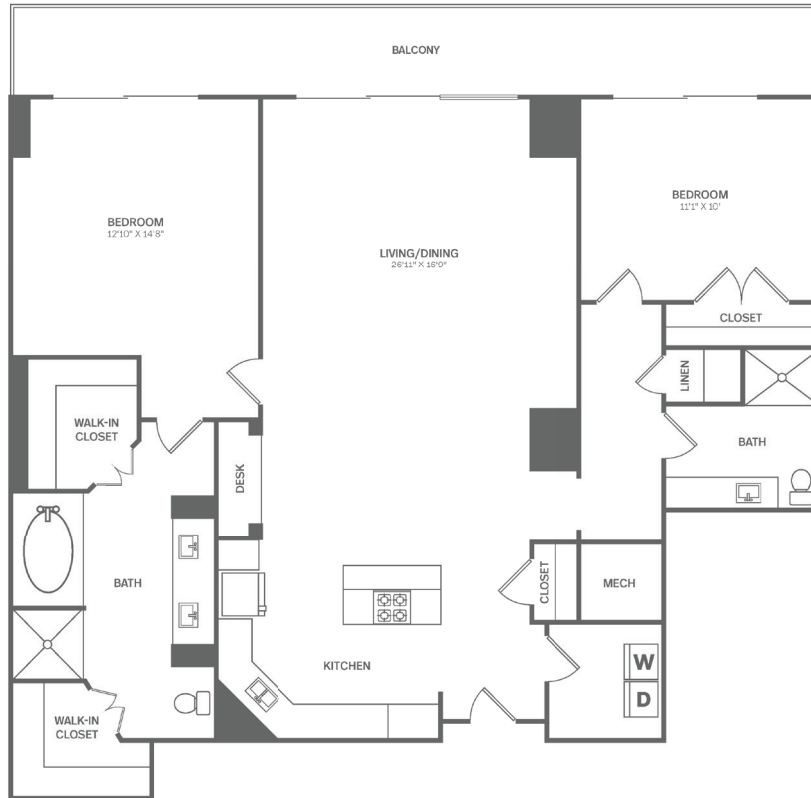

J

2 BED / 2 BATH

1,513 - 1,673

SQ. FT.

1900 | MCKINNEY

1900 McKinney | Dallas, TX 75201

www.1900mckinney.com

**Floor plans are artist's rendering. All dimensions are approximate. Actual product and specifications may vary in dimension or detail. Not all features are available in every apartment. Prices and availability are subject to change. Please see a representative for details.*