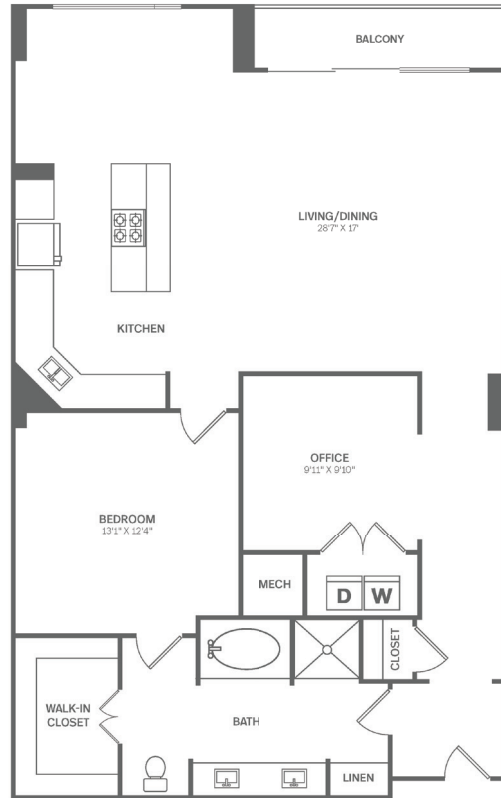

# H

1 BED / 1 BATH

1,272 - 1,329  
SQ. FT.

1900   MCKINNEY	1900 McKinney   Dallas, TX 75201
	<a href="http://www.1900mckinney.com">www.1900mckinney.com</a>

*\*Floor plans are artist's rendering. All dimensions are approximate. Actual product and specifications may vary in dimension or detail. Not all features are available in every apartment. Prices and availability are subject to change. Please see a representative for details.*