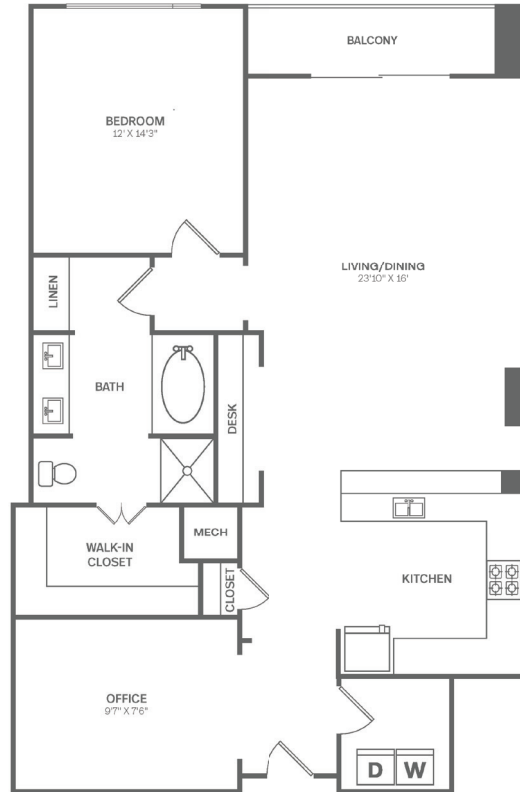

G

1 BED / 1 BATH

1,261 - 1,311

SQ. FT.

1900 MCKINNEY	1900 McKinney Dallas, TX 75201
	www.1900mckinney.com

**Floor plans are artist's rendering. All dimensions are approximate. Actual product and specifications may vary in dimension or detail. Not all features are available in every apartment. Prices and availability are subject to change. Please see a representative for details.*