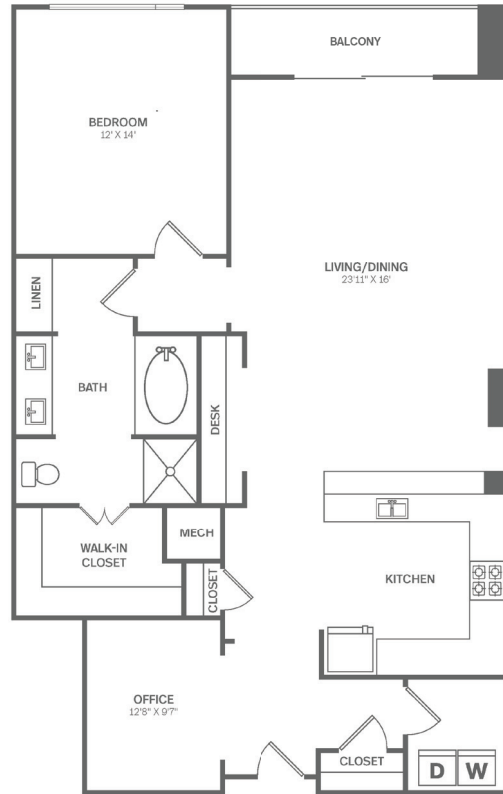

# F

1 BED / 1 BATH

# 1,237 - 1,287

SQ. FT.

1900   MCKINNEY	1900 McKinney   Dallas, TX 75201
	<a href="http://www.1900mckinney.com">www.1900mckinney.com</a>

*\*Floor plans are artist's rendering. All dimensions are approximate. Actual product and specifications may vary in dimension or detail. Not all features are available in every apartment. Prices and availability are subject to change. Please see a representative for details.*