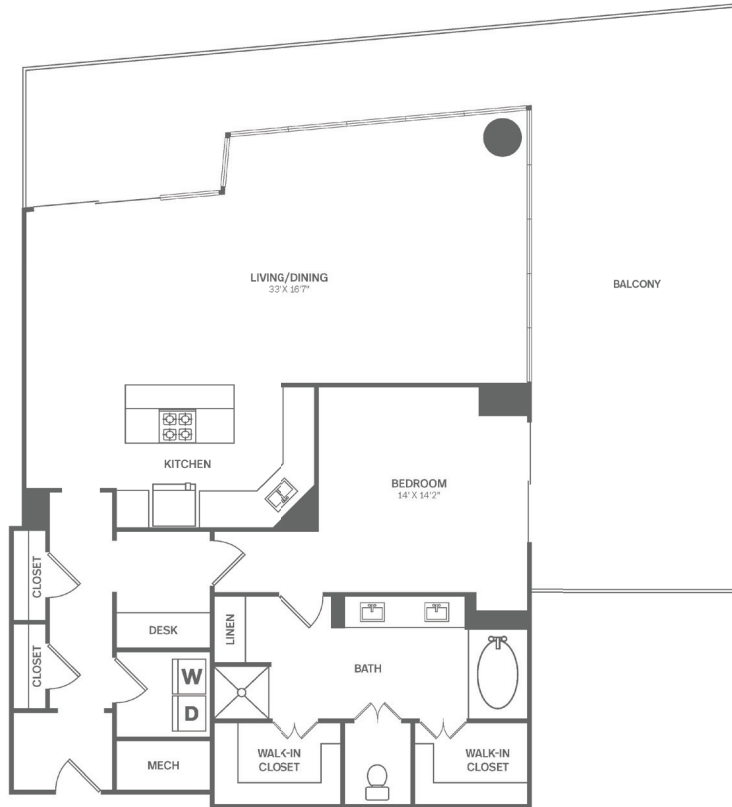

E

1 BED / 1 BATH

1,588 - 2,616

SQ. FT.

1900 | MCKINNEY

1900 McKinney | Dallas, TX 75201

www.1900mckinney.com

**Floor plans are artist's rendering. All dimensions are approximate. Actual product and specifications may vary in dimension or detail. Not all features are available in every apartment. Prices and availability are subject to change. Please see a representative for details.*