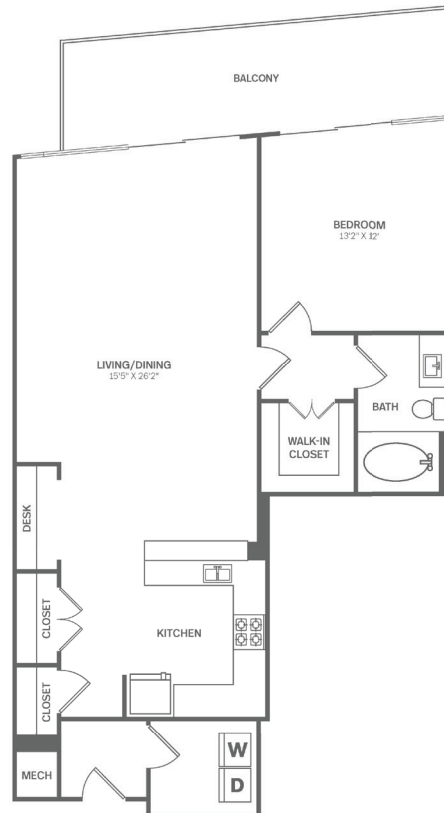

D

1 BED / 1 BATH

1,003 - 1,253

SQ. FT.

1900 MCKINNEY	1900 McKinney Dallas, TX 75201
	www.1900mckinney.com

**Floor plans are artist's rendering. All dimensions are approximate. Actual product and specifications may vary in dimension or detail. Not all features are available in every apartment. Prices and availability are subject to change. Please see a representative for details.*