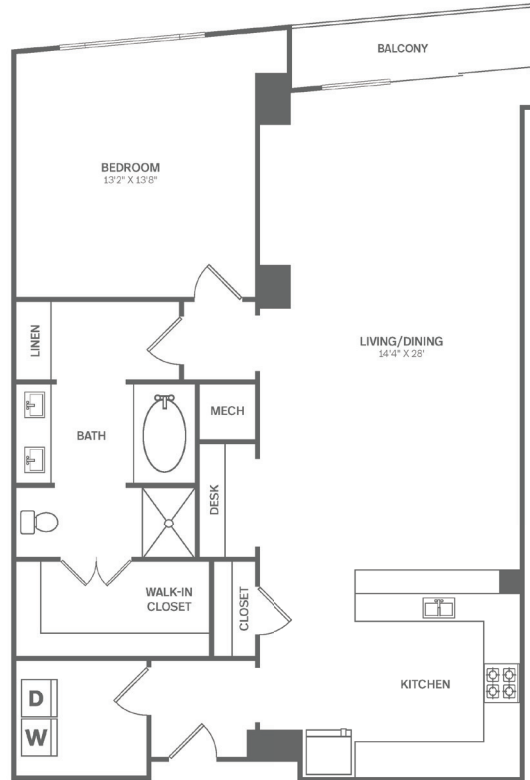

# C

1 BED / 1 BATH

# 1,119 - 1,196

SQ. FT.

1900 | MCKINNEY

1900 McKinney | Dallas, TX 75201

[www.1900mckinney.com](http://www.1900mckinney.com)

*\*Floor plans are artist's rendering. All dimensions are approximate. Actual product and specifications may vary in dimension or detail. Not all features are available in every apartment. Prices and availability are subject to change. Please see a representative for details.*