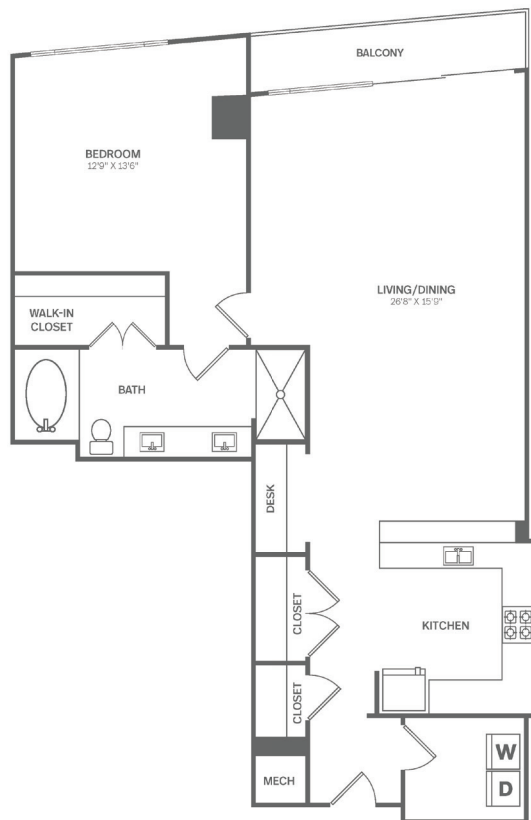

B

1 BED / 1 BATH

1,061 - 1,119

SQ. FT.

1900 | MCKINNEY

1900 McKinney | Dallas, TX 75201

www.1900mckinney.com

**Floor plans are artist's rendering. All dimensions are approximate. Actual product and specifications may vary in dimension or detail. Not all features are available in every apartment. Prices and availability are subject to change. Please see a representative for details.*